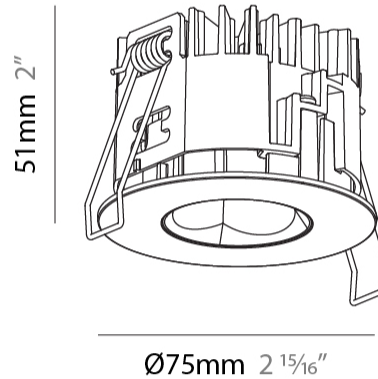

PHYSICAL

Shape: Round
Diameter (mm): 75
Diameter (in): 2 ¹⁵/₁₆
Height (mm): 51
Height (in): 2
Ceiling Thickness (mm): 1 - 25
Ceiling Thickness (in): 1/16 - 1 3/16
Min. Recessing Depth (mm): 55
Min. Recessing Depth (in): 2 ³/₁₆
Light Distribution: Direct
Diffuser: Lens Pack - Spread Lens / Linear Spread Lens / Honeycomb Louver
Fixture Finish: SSR / BKV / CWI / CRY / HAB / UFT / ITA / RUA / FTG / MYG / LOD / PUS / FRO / FUP / KIA / POP / BLS / SPG / MEY / GOH / GUM / CHC / COM / ABZ / JAG / OBR / MOS / ROR
Fixture Material: Aluminum Die Cast
Cut-out Measurements: 68mm / 2 11/16" Diameter

ELECTRICAL

Lamp Type: LED (Zhaga Standard)
Input Wattage (W): 15
Total Output Wattage (W): 13.6
Dimming: Tri-Mode (Non-Dimming and Phase Dimming (120Vac only) and 0-10V Dimming)
Driver Included: No
Driver Location: Recessed Housing
Driver Type: Constant Current - Universal
Driver Class: Class 2
Input Voltage (V): 120 - 277
Constant Current (MA): 350

LED

Color Temperature (°K): 2700 / 3000 / 3500 / 4000
Max. Delivered Lumen (lm): 1375 / 1462 / 1531 / 1545
Nominal Lumen (lm): 1566 / 1665 / 1743 / 1759
CRI: >90 CRI
Lamp Life (hrs): 50000
Special LEDs offerings: Tunable White

OPTICAL

Reflector: 50
Adjustability: Fixed

RATINGS AND CERTIFICATIONS

Certified By: Certified for North American Standards
IP rating: IP20