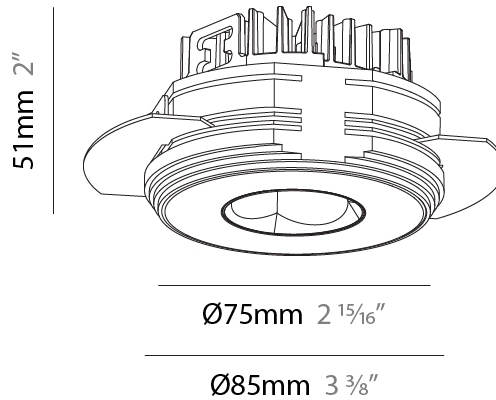

PHYSICAL

Shape: Round
Diameter (mm): 75
Diameter (in): 2 15/16
Height (mm): 51
Height (in): 2
Ceiling Thickness (mm): 10 / 12.5 / 15 / 25
Ceiling Thickness (in): 3/8 or 1/2 or 9/16 or 1
Min. Recessing Depth (mm): 60
Min. Recessing Depth (in): 2 3/8
Light Distribution: Direct
Diffuser: Lens Pack - Spread Lens / Linear Spread Lens / Honeycomb Louver
Fixture Finish: SSR / BKV / CWI / CRY / HAB / UFT / ITA / RUA / FTG / MYG / LOD / PUS / FRO / FUP / KIA / POP / BLS / SPG / MEY / GOH / GUM / CHC / COM / ABZ / JAG / OBR / MOS / ROR
Fixture Material: Aluminum Die Cast
Cut-out Measurements: 68mm / 2 11/16" Diameter

ELECTRICAL

Lamp Type: LED (Zhaga Standard)
Input Wattage (W): 15
Total Output Wattage (W): 13.6
Dimming: Tri-Mode (Non-Dimming and Phase Dimming (120Vac only) and 0-10V Dimming)
Driver Included: No
Driver Location: Recessed Housing
Driver Type: Constant Current - Universal
Driver Class: Class 2
Input Voltage (V): 120 - 277
Constant Current (MA): 350

LED

Color Temperature (°K): 2700 / 3000 / 3500 / 4000
Max. Delivered Lumen (lm): 1375 / 1462 / 1531 / 1545
Nominal Lumen (lm): 1566 / 1665 / 1743 / 1759
CRI: >90 CRI
Lamp Life (hrs): 50000

OPTICAL

Reflector: 50
Adjustability: Fixed

RATINGS AND CERTIFICATIONS

Certified By: Certified for North American Standards
IP rating: IP20