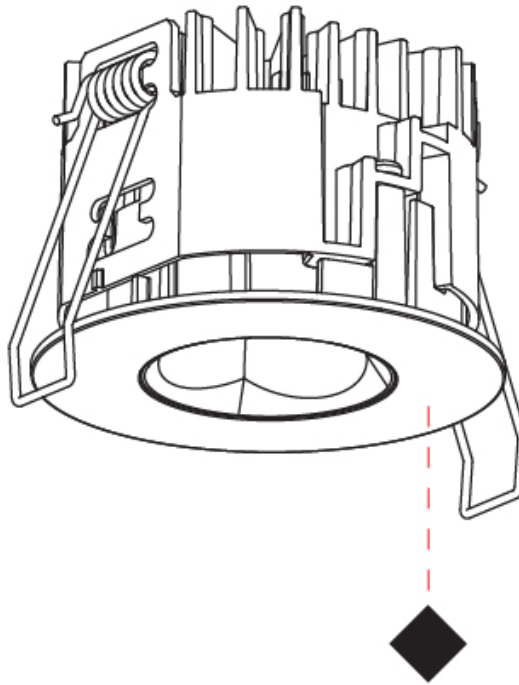

OIKO PRO ROUND FIXED RECESSED

A35868-

PROJECT

TYPE

SPECIFIER

QUANTITY

DATE

A