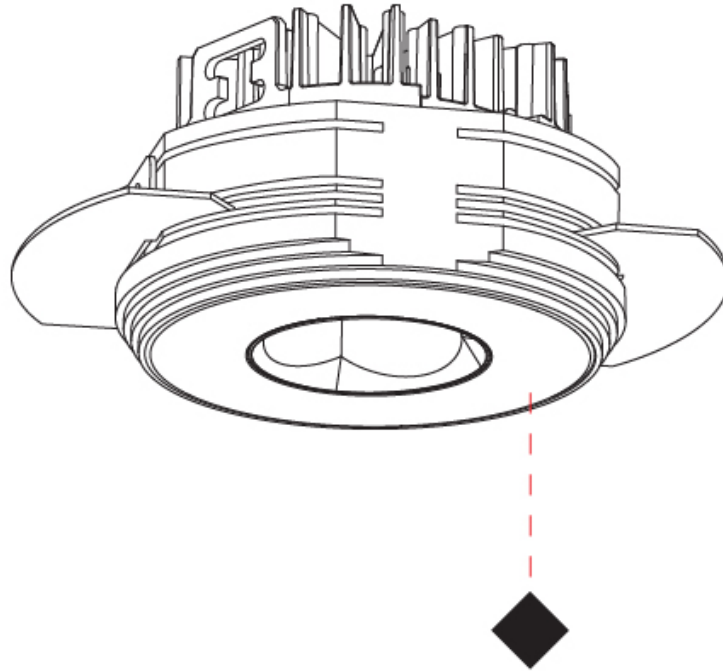

OIKO PRO ROUND FIXED TRIMLESS

A35879-

PROJECT

TYPE

SPECIFIER

QUANTITY

DATE